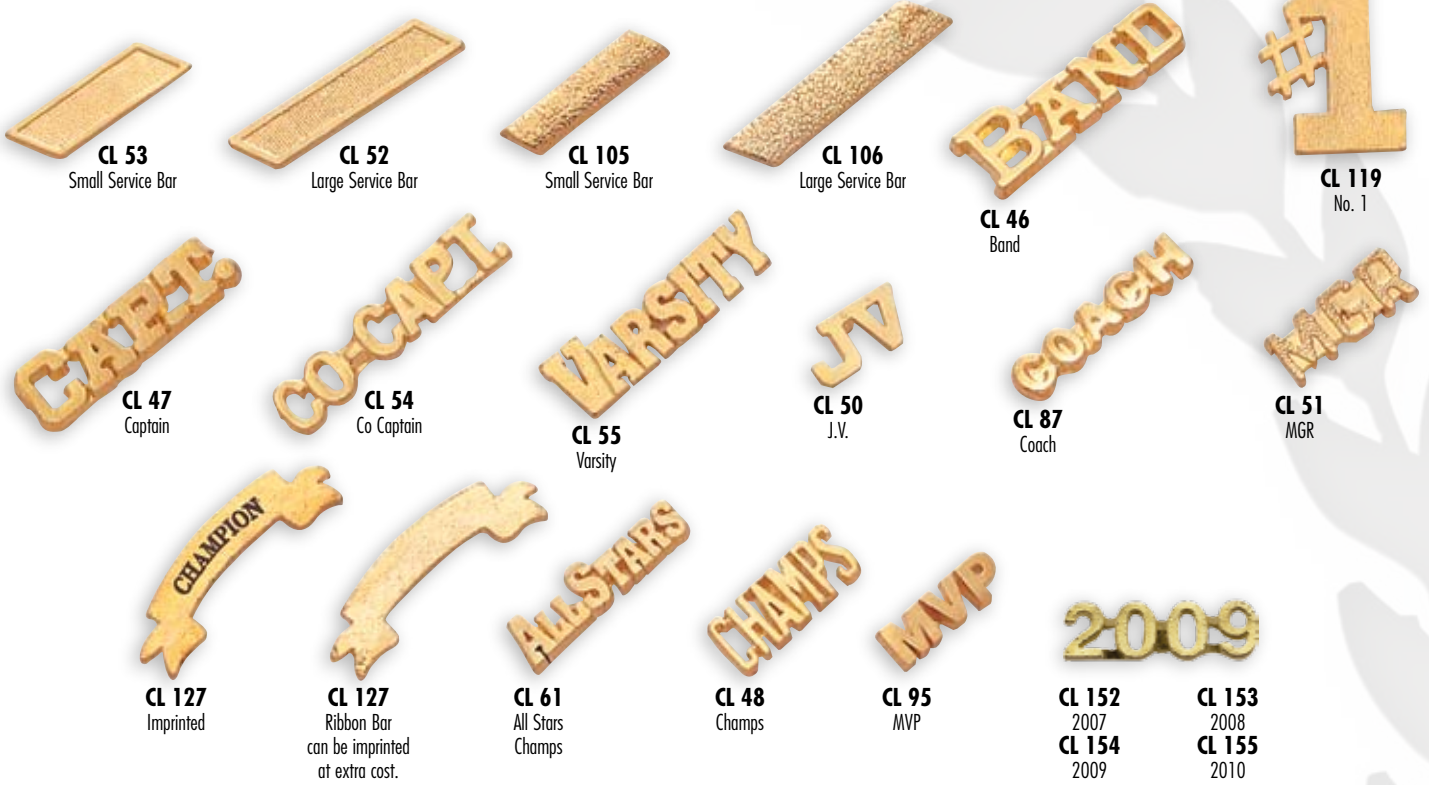

CL 39
Star

CL 01
Small Star

CL 142
Star Performer

CL 134
Outstanding Volunteer

Chenille Letter Insert Pins

Lasting Gold Finish. Clutch Back. Special order can be made in Silver finish. Minimum 500 pcs. per subject. All Chenille Letters are delivered 25 to a bag. Lots can be assorted 25 per subject.

All illustrations are actual size.

Enameled Chenille Letters, EC series

Can be assorted, 10 per subject.

Etched Enameled Chenille Letters & Pins, EC series, continued. Mascot Pins.

EC Series Chenille Letters and Pins. Can be assorted. 10 per subject. All illustrations are actual size.