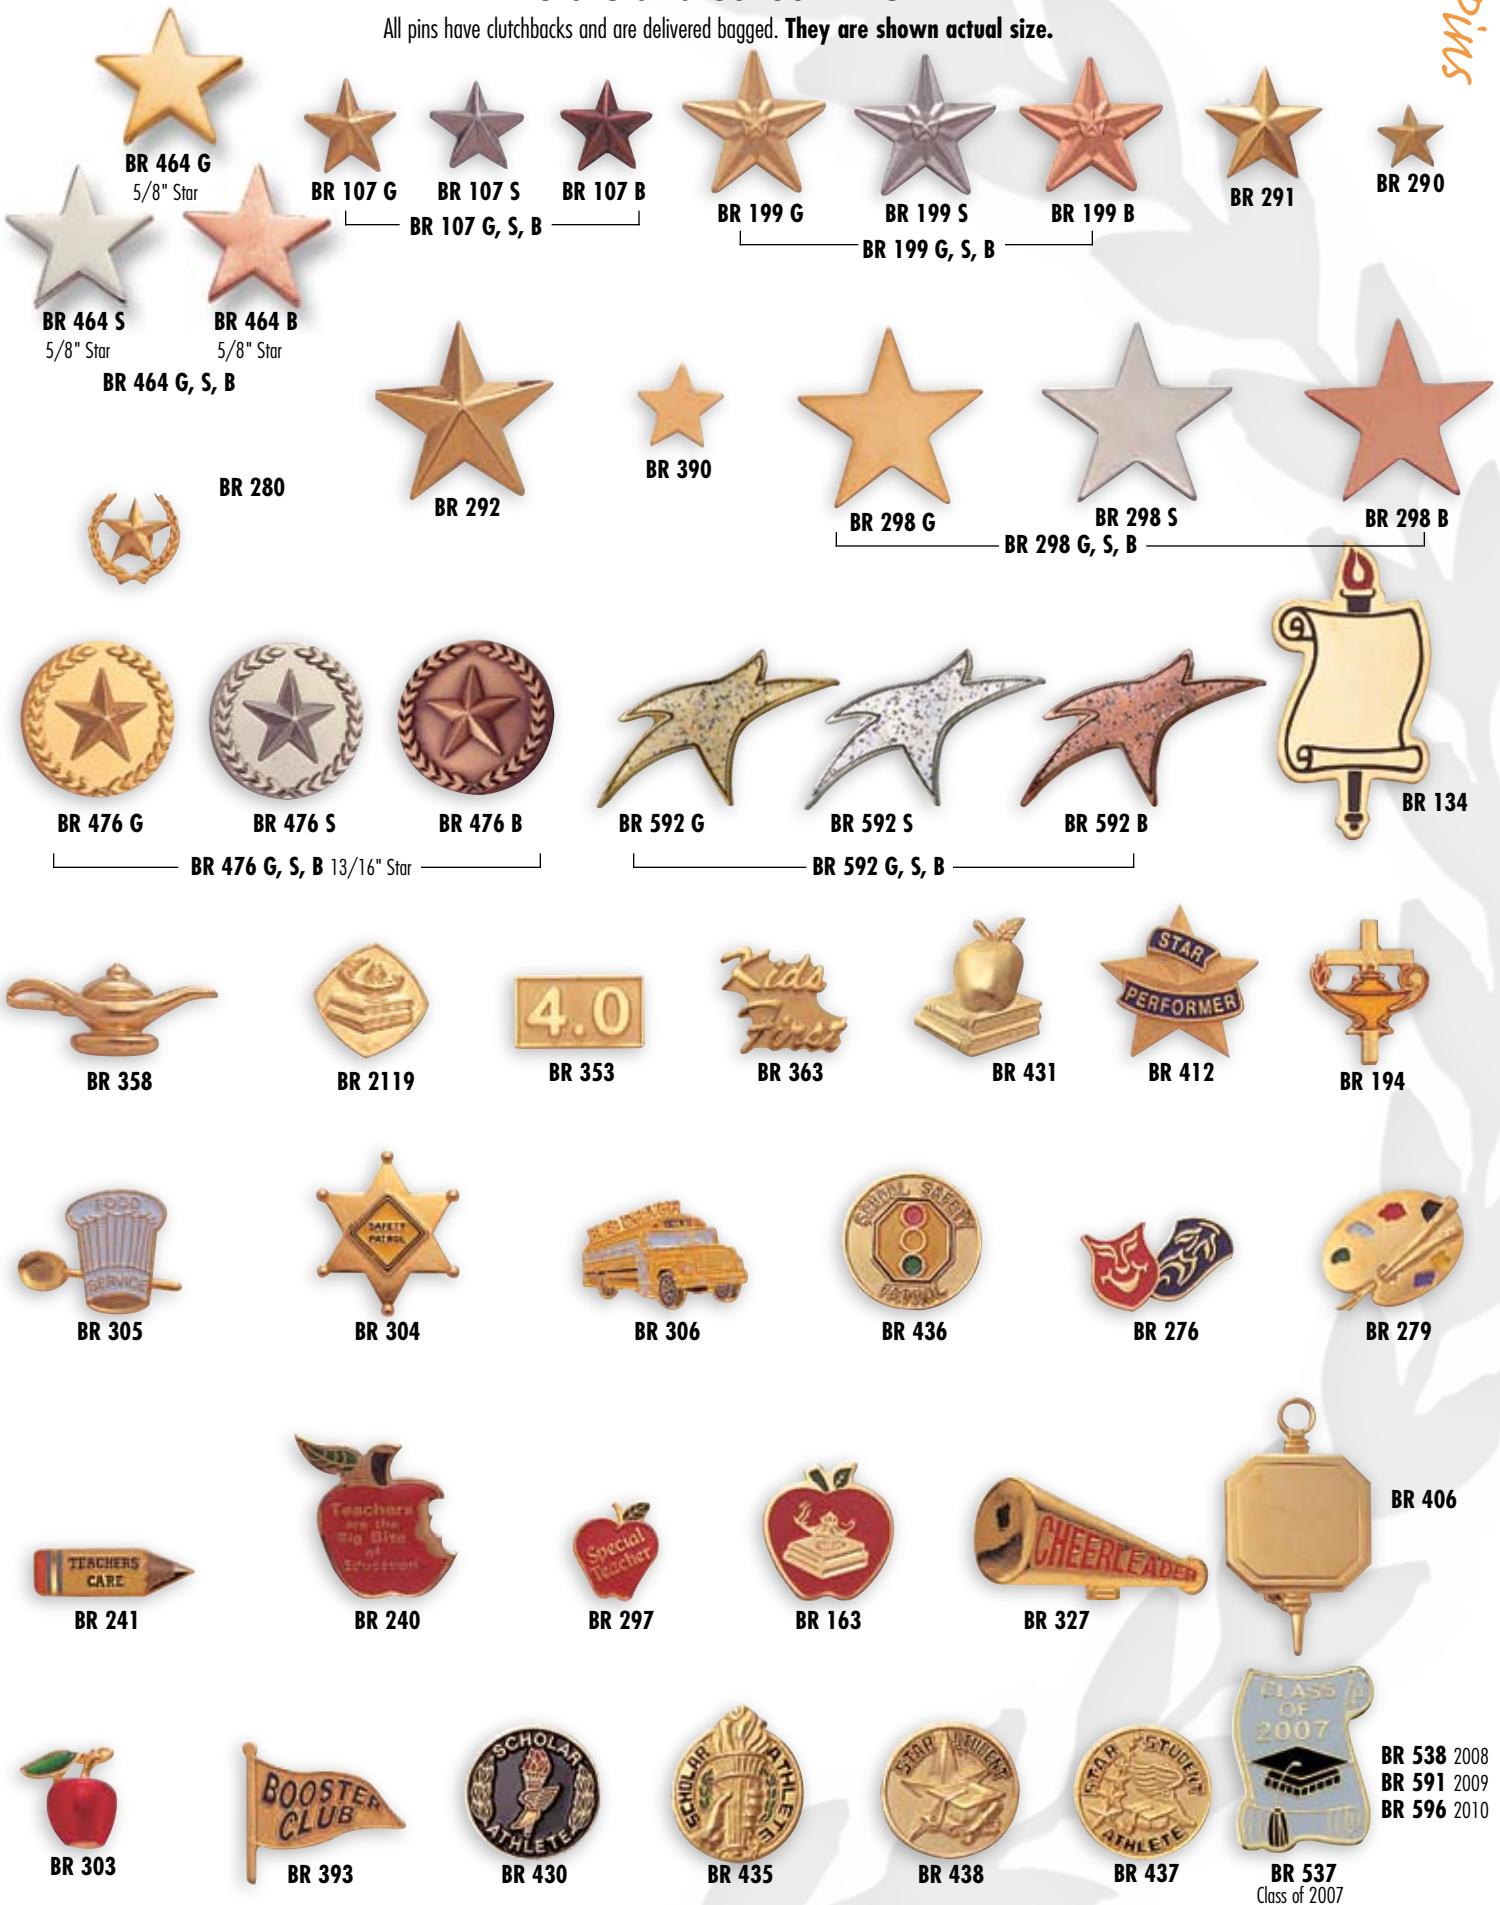

Stars and School Pins

All pins have clutchbacks and are delivered bagged. They are shown actual size.

Pins