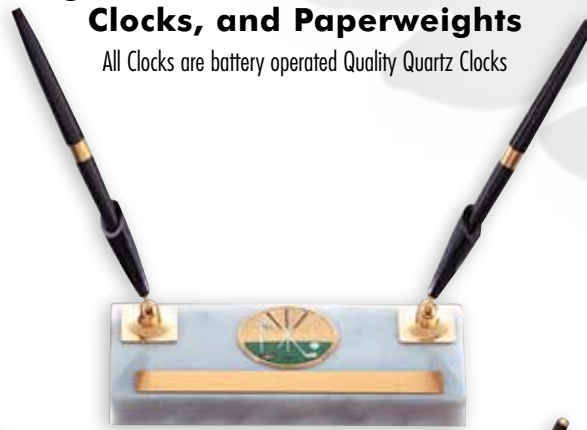

Elegant Marble & Wood Desk Sets, Clocks, and Paperweights

All Clocks are battery operated Quality Quartz Clocks

Corporate Gifts & Awards

2" Litho Medallion insert
GF 208
White Carrara Marble
Pen Set 3" x 7 1/2"